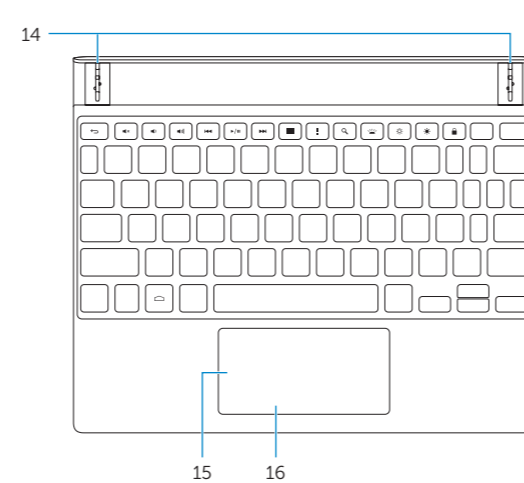

00K36YA00

Printed in China.
2015-02

Modes

Modes

Tent mode

Mode Tente

Laptop mode

Mode Ordinateur portable

Features

Caractéristiques

1. Front camera
2. Ambient-light sensor
3. Microphones (2)
4. Power button
5. Volume buttons
6. Microphone
7. Keyboard slots (2)
8. Service Tag label
9. Intel RealSense Snapshot
10. Speakers (2)
11. Headset port
12. Micro-USB/Charging port
13. MicroSD-card slot
14. Tablet connectors (2)
15. Touchpad
16. Click area