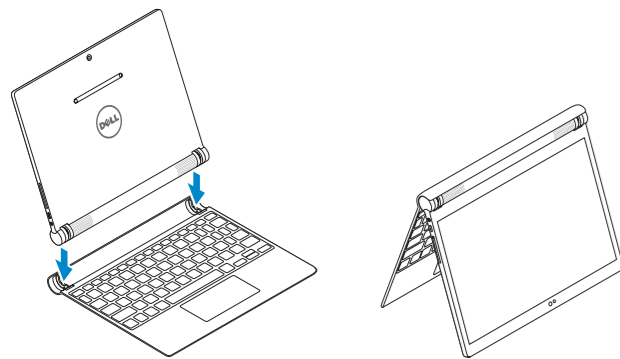

00K36YA00

Printed in China.
2015-02

Modes

Modes

Tent mode

Mode Tente

Laptop mode

Mode Ordinateur portable

Features

Caractéristiques

1. Front camera
2. Ambient-light sensor
3. Microphones (2)
4. Power button
5. Volume buttons
6. Microphone
7. Keyboard slots (2)
8. Service Tag label
9. Intel RealSense Snapshot
10. Speakers (2)
11. Headset port
12. Micro-USB/Charging port
13. MicroSD-card slot
14. Tablet connectors (2)
15. Touchpad
16. Click area